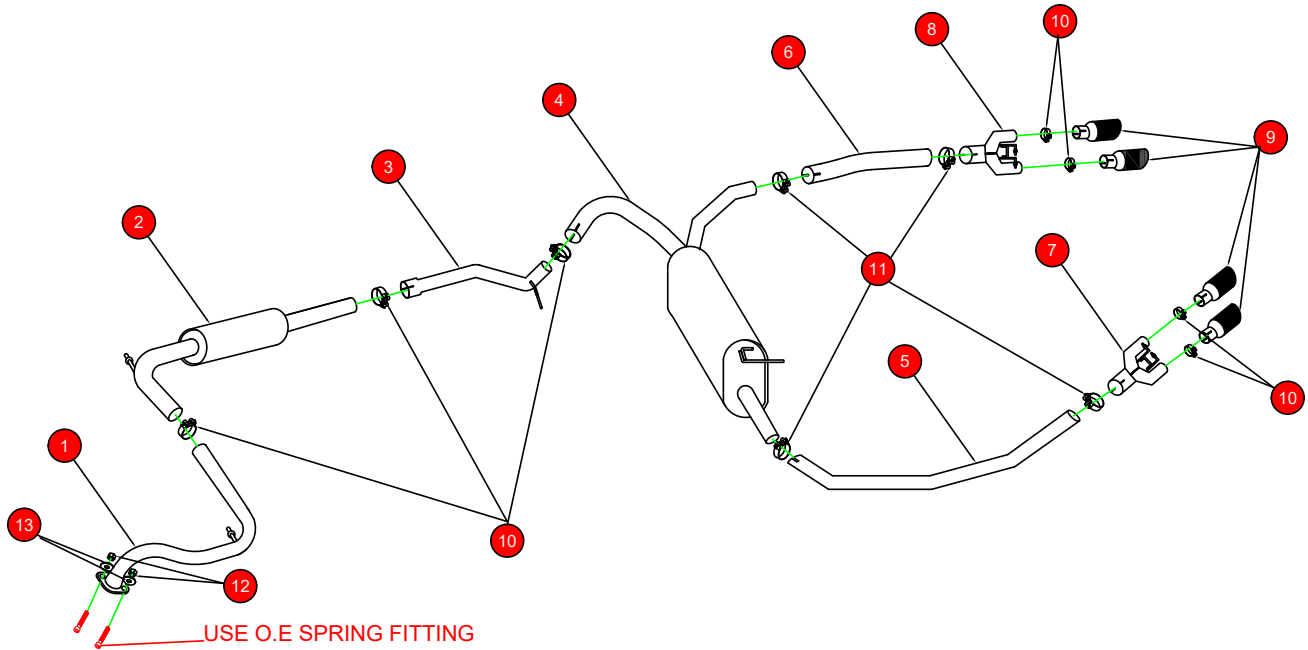

Case 7

CAR	Honda Civic Type R 2.0 Turbo	PART NO.	SHD013C
YEAR	2015-2017	FIT KITS	209FK
NOTES	Where not supplied use original fittings	FEATURES	Pipe Diameter:- 63.5mm, 2.5"

NO.	PART NO.	DESCRIPTION	QTY
1	235HA	Front Pipe	1
2	236HA	Centre Silencer	1
3	237HA	Link Pipe	1
4	238HA	Rear Silencer	1
5	239HA	L/H Trim Connecting Pipe	1
6	240HA	R/H Trim Connecting Pipe	1
7	241HA	L/H Collector Pipe	1
8	242HA	R/H Collector Pipe	1
9	Z023.10055	Black Ceramic Daytona Trim	4
Fit Kit			
10	Z016.10064	Heavy Duty Clamp	7
11	Z016.10002	51-55 Clamp	4
12	Z017.10063	M8 Nut	2
13	Z017.10825	M8 x 25mm Washer	2

E-MARK	N/A
DATE	23/06/20
ISSUE	03
AUTHORISED	M.YDLIBI

NOTE: ENSURE SCORPION SYSTEM IS CLEAR OF MOVING PARTS AND ALL ORIGINAL FUNCTIONS WORK CORRECTLY.

Checked By _____